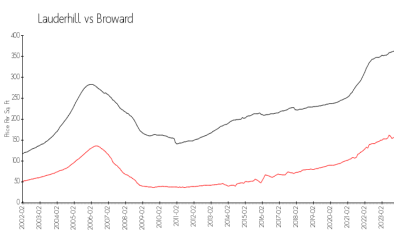

Market Information

Inverrary Gardens I: $143/sq. ft.
Lauderhill: $151/sq. ft.

Lauderhill: $151/sq. ft.
Broward: $349/sq. ft.

Inventory for Sale

Inverrary Gardens I 2%
Lauderhill 4%
Broward 3%

Avg. Time to Close Over Last 12 Months

Inverrary Gardens I 29 days
Lauderhill 74 days
Broward 66 days