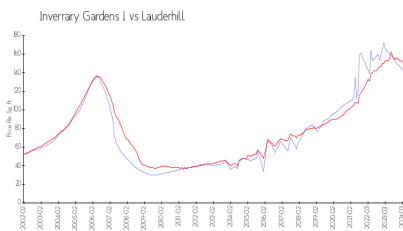

Inverrary Gardens I

4216-4222 Inverrary Blvd, Lauderhill, FL, Broward 33319

Building Information

Number of units: 162
 Number of active listings for rent: 1
 Number of active listings for sale: 4
 Building inventory for sale: 2%
 Number of sales over the last 12 months: 4
 Number of sales over the last 6 months: 1
 Number of sales over the last 3 months: 1

Inverrary Gardens Master Association
 4200 Inverrary Blvd, Lauderhill, FL
 (954) 484-1354

Built in 1985 - 162 units - 8 floors

Market Information

Inverrary Gardens I: \$143/sq. ft.
 Lauderhill: \$151/sq. ft.