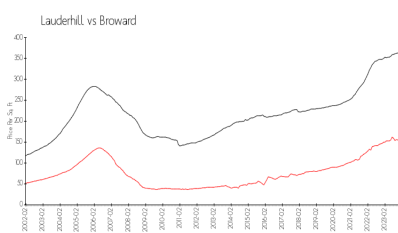

## Market Information

Inverrary Gardens II: \$222/sq. ft.  
 Lauderhill: \$151/sq. ft.

Lauderhill: \$151/sq. ft.  
 Broward: \$349/sq. ft.