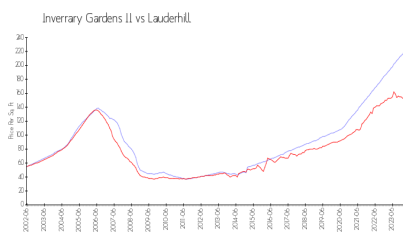

## Market Information

Inverrary Gardens II: \$222/sq. ft.  
 Lauderhill: \$151/sq. ft.

Lauderhill: \$151/sq. ft.  
 Broward: \$349/sq. ft.