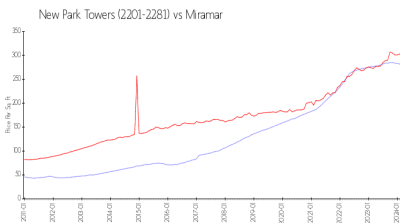

New Park Towers  
 2261 S Sherman Cir  
 Miramar, FL 33025  
 Phone number (954) 436-1469  
<http://www.newparktowers.com/>

Built in 1991 - 290 units - 4 floors

## Market Information

New Park Towers (2201-2281): \$280/sq. ft.  
 Miramar: \$297/sq. ft.

Miramar: \$297/sq. ft.  
 Broward: \$349/sq. ft.