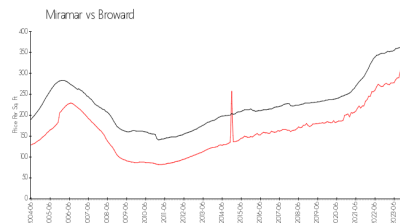

## Market Information

New Park Towers (2201-2281): \$280/sq. ft.  
 Miramar: \$297/sq. ft.

Miramar: \$297/sq. ft.  
 Broward: \$349/sq. ft.