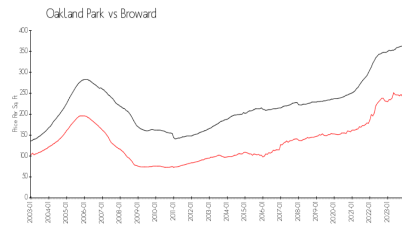

Lake Emerald
 954 - 484 - 1786
<http://www.lakeemerald.com/>

Built in 1981 - 70 units - 3 floors

Market Information

Lake Emerald 1: \$210/sq. ft.
 Oakland Park: \$230/sq. ft.

Oakland Park: \$230/sq. ft.
 Broward: \$349/sq. ft.