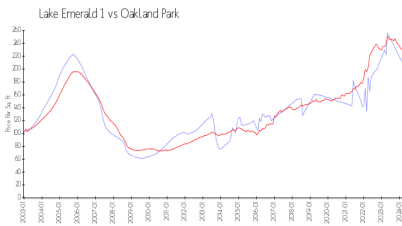

Lake Emerald 1

109 Lake Emerald Dr, Oakland Park, FL, Broward 33309

Building Information

Number of units:	70
Number of active listings for rent:	1
Number of active listings for sale:	4
Building inventory for sale:	5%
Number of sales over the last 12 months:	1
Number of sales over the last 6 months:	0
Number of sales over the last 3 months:	0

Lake Emerald
 954 - 484 - 1786
<http://www.lakeemerald.com/>

Built in 1981 - 70 units - 3 floors

Market Information

Lake Emerald 1: \$210/sq. ft.
 Oakland Park: \$230/sq. ft.

Oakland Park: \$230/sq. ft.
 Broward: \$349/sq. ft.