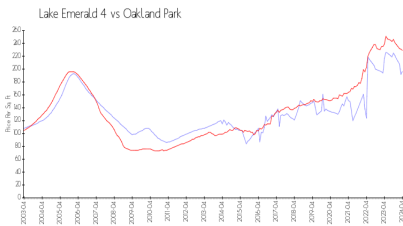

Lake Emerald 4

105 Lake Emerald Dr, Oakland Park, FL, Broward 33309

Building Information

Number of units: 106
 Number of active listings for rent: 0
 Number of active listings for sale: 2
 Building inventory for sale: 1%
 Number of sales over the last 12 months: 5
 Number of sales over the last 6 months: 1
 Number of sales over the last 3 months: 1

Lake Emerald
 954 - 484 - 1786
<http://www.lakeemerald.com/>

Built in 1982 - 106 units - 8 floors

Market Information

Lake Emerald 4: \$197/sq. ft.
 Oakland Park: \$229/sq. ft.

Oakland Park: \$229/sq. ft.
 Broward: \$348/sq. ft.