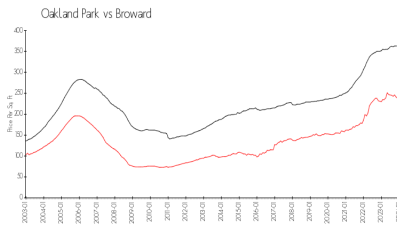

Lake Emerald
 954 - 484 - 1786
<http://www.lakeemerald.com/>

Built in 1982 - 106 units - 8 floors

Market Information

Lake Emerald 4: \$197/sq. ft.
 Oakland Park: \$229/sq. ft.

Oakland Park: \$229/sq. ft.
 Broward: \$348/sq. ft.

Inventory for Sale

Lake Emerald 4: 1%
 Oakland Park: 4%
 Broward: 3%

Avg. Time to Close Over Last 12 Months

Lake Emerald 4: 30 days
 Oakland Park: 46 days
 Broward: 67 days