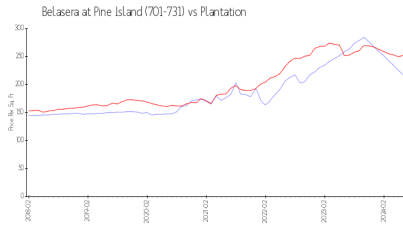

## Market Information

Belasera at Pine Island \$217/sq. ft.  
 (701-731):  
 Plantation: \$253/sq. ft.

Plantation: \$253/sq. ft.  
 Broward: \$349/sq. ft.