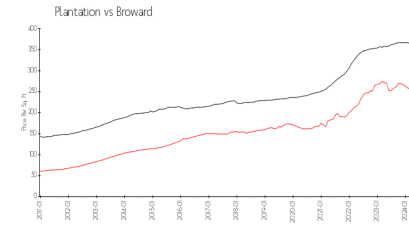

## Market Information

Belasera at Pine Island \$217/sq. ft.  
 (701-731):  
 Plantation: \$253/sq. ft.

Plantation: \$253/sq. ft.  
 Broward: \$349/sq. ft.