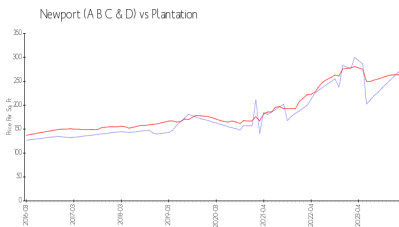

Market Information

Newport (A B C & D): $278/sq. ft.
Plantation: $265/sq. ft.