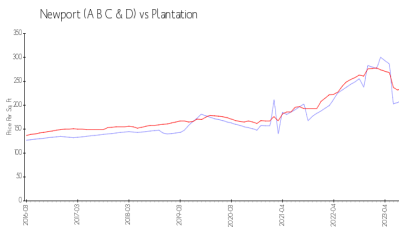

## Market Information

Newport (A B C & D): \$210/sq. ft.  
Plantation: \$236/sq. ft.

Plantation: \$236/sq. ft.  
Broward: \$362/sq. ft.