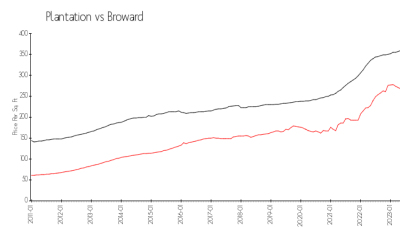

## Market Information

Newport (A B C & D): \$210/sq. ft.  
Plantation: \$236/sq. ft.

Plantation: \$236/sq. ft.  
Broward: \$362/sq. ft.