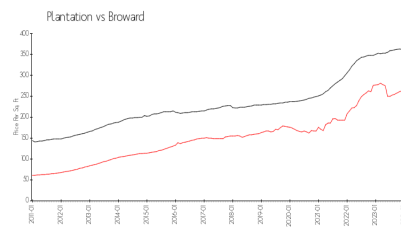

The Newport Condominium
Owners Association Inc
415 South Pine Island Road
Plantation, FL 33324
Phone: (954) 663-2078

Built in 1972 - 152 units - 4 floors

Market Information

Newport (A B C & D): \$278/sq. ft.
Plantation: \$265/sq. ft.

Plantation: \$265/sq. ft.
Broward: \$349/sq. ft.

Inventory for Sale

Newport (A B C & D)	0%
Plantation	1%
Broward	3%

Avg. Time to Close Over Last 12 Months

Newport (A B C & D)	32 days
Plantation	44 days
Broward	66 days