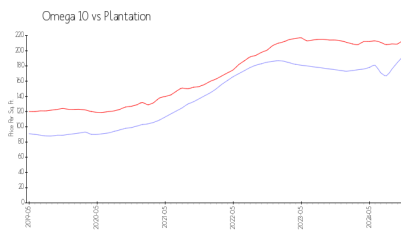

Built in 1979 - 42 units - 3 floors

Market Information

Omega 10: \$193/sq. ft.
Plantation: \$214/sq. ft.

Plantation: \$214/sq. ft.
Broward: \$334/sq. ft.

Inventory for Sale

Omega 10: 2%
Plantation: 2%
Broward: 5%

Avg. Time to Close Over Last 12 Months

Omega 10: 49 days
Plantation: 58 days
Broward: 76 days