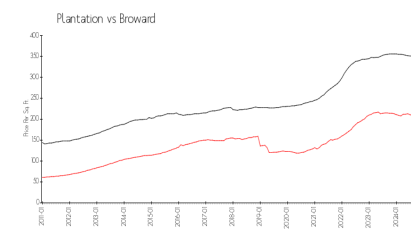

Built in 1979 - 42 units - 3 floors

Market Information

Omega 10: \$193/sq. ft.
Plantation: \$214/sq. ft.

Plantation: \$214/sq. ft.
Broward: \$334/sq. ft.

Inventory for Sale

Omega 10: 2%
Plantation: 2%
Broward: 5%