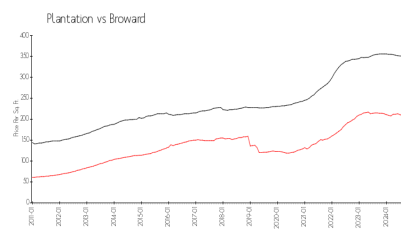

Built in 1978 - 30 units - 3 floors

Market Information

Omega 6: \$219/sq. ft.
 Plantation: \$214/sq. ft.

Plantation: \$214/sq. ft.
 Broward: \$334/sq. ft.

Inventory for Sale

Omega 6: 6%
 Plantation: 2%
 Broward: 5%

Avg. Time to Close Over Last 12 Months

Omega 6: n/a
 Plantation: 58 days
 Broward: 76 days