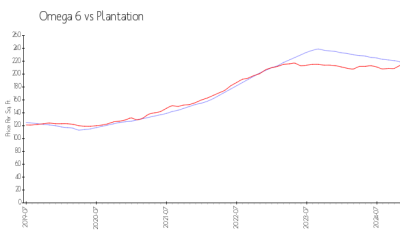

Built in 1978 - 30 units - 3 floors

Market Information

Omega 6: \$219/sq. ft.
 Plantation: \$214/sq. ft.

Plantation: \$214/sq. ft.
 Broward: \$334/sq. ft.

Inventory for Sale

Omega 6: 6%
 Plantation: 2%
 Broward: 5%

Avg. Time to Close Over Last 12 Months

Omega 6: n/a
 Plantation: 58 days
 Broward: 76 days