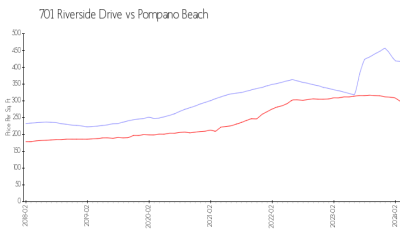

## Market Information

701 Riverside Drive: \$417/sq. ft.  
Pompano Beach: \$298/sq. ft.

Pompano Beach: \$298/sq. ft.  
Broward: \$349/sq. ft.