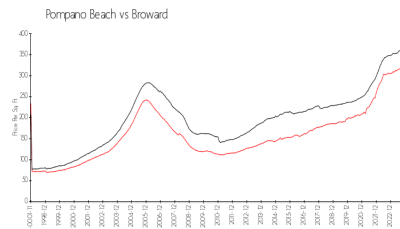

## Market Information

701 Riverside Drive: \$417/sq. ft.  
Pompano Beach: \$298/sq. ft.

Pompano Beach: \$298/sq. ft.  
Broward: \$349/sq. ft.