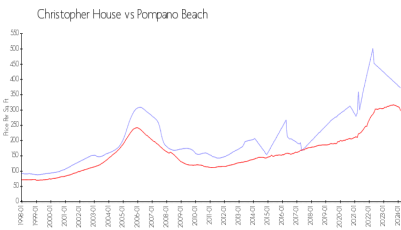

Christopher House Condominium Association Inc
 401 Briny Avenue Pompano Beach FL 33062
 (954) 946-6637

Built in 1971 - 96 units - 7 floors

Market Information

Christopher House: \$372/sq. ft.
 Pompano Beach: \$298/sq. ft.