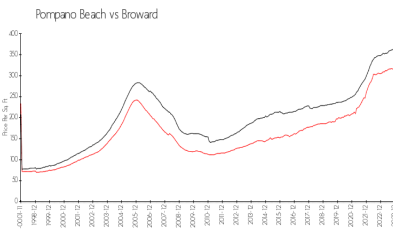

Market Information

Christopher House: $372/sq. ft.
Pompano Beach: $298/sq. ft.

Pompano Beach: $298/sq. ft.
Broward: $349/sq. ft.

Inventory for Sale

Christopher House	3%
Pompano Beach	3%
Broward	3%

Avg. Time to Close Over Last 12 Months

Christopher House	54 days
Pompano Beach	71 days
Broward	66 days