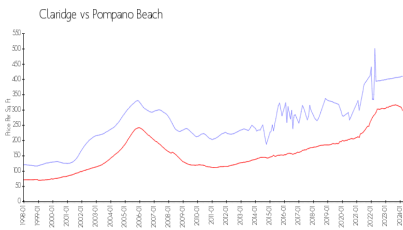

## Market Information

Claridge: \$410/sq. ft.  
Pompano Beach: \$298/sq. ft.

Pompano Beach: \$298/sq. ft.  
Broward: \$349/sq. ft.