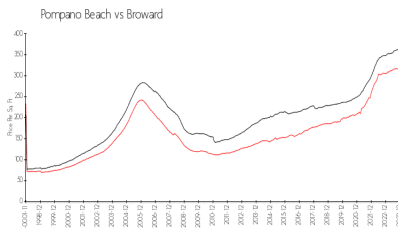

## Market Information

Claridge: \$410/sq. ft.  
Pompano Beach: \$298/sq. ft.

Pompano Beach: \$298/sq. ft.  
Broward: \$349/sq. ft.