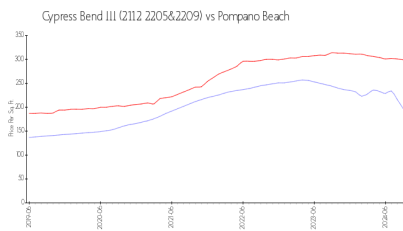

Cypress Bend III (2112 2205&2209)

2112 S Cypress Bend Dr, Pompano Beach, FL, Broward 33069

Building Information

Number of units: 184
 Number of active listings for rent: 0
 Number of active listings for sale: 5
 Building inventory for sale: 2%
 Number of sales over the last 12 months: 8
 Number of sales over the last 6 months: 3
 Number of sales over the last 3 months: 1
 Cypress Bend Condo III Association
 2112 S Cypress Bend Dr
 Pompano Beach, FL 33069
 (954) 971-5377

Built in 1984 - 184 units - 9 floors

Market Information

Cypress Bend III (2112 \$197/sq. ft.
 2205&2209):
 Pompano Beach: \$299/sq. ft.

Pompano Beach: \$299/sq. ft.
 Broward: \$339/sq. ft.

Inventory for Sale