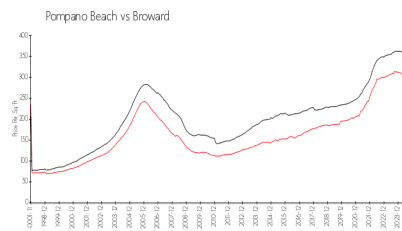

Built in 1984 - 184 units - 9 floors

Market Information

Cypress Bend III (2112 \$197/sq. ft.
 2205&2209):
 Pompano Beach: \$299/sq. ft.

Pompano Beach: \$299/sq. ft.
 Broward: \$339/sq. ft.

Inventory for Sale