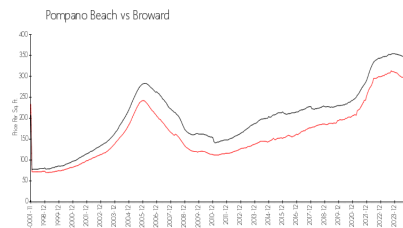

Built in 1991 - 489 units - 5 floors

Market Information

Cypress Bend VII (2228-2240&2334): \$219/sq. ft.
 Pompano Beach: \$177/sq. ft.

Pompano Beach: \$177/sq. ft.
 Broward: \$334/sq. ft.

Inventory for Sale