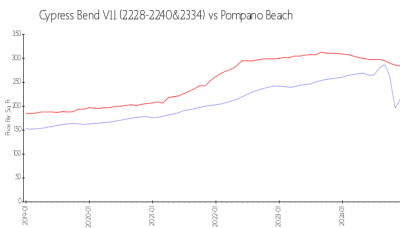

Built in 1991 - 489 units - 5 floors

Market Information

Cypress Bend VII (2228-2240&2334): \$219/sq. ft.
 Pompano Beach: \$177/sq. ft.

Pompano Beach: \$177/sq. ft.
 Broward: \$334/sq. ft.

Inventory for Sale