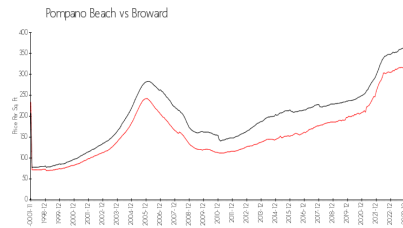

Emerald Tower

1401 S Ocean Blvd, Pompano Beach, FL, Broward 33062

Building Information

Number of units: 105
 Number of active listings for rent: 1
 Number of active listings for sale: 3
 Building inventory for sale: 2%
 Number of sales over the last 12 months: 5
 Number of sales over the last 6 months: 1
 Number of sales over the last 3 months: 1

Emerald Tower
 Address: 1401 S Ocean Blvd, Pompano Beach, FL 33062,
 Phone:+1 954-781-7515

Built in 1972 - 65 units - 12 floors

Market Information

Emerald Tower: \$376/sq. ft.
 Pompano Beach: \$298/sq. ft.