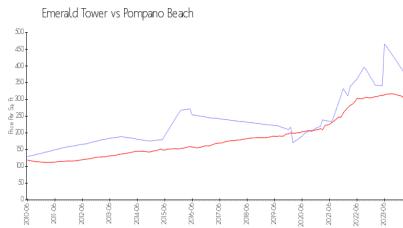

Emerald Tower

1401 S Ocean Blvd, Pompano Beach, FL, Broward 33062

Building Information

Number of units: 105
 Number of active listings for rent: 1
 Number of active listings for sale: 3
 Building inventory for sale: 2%
 Number of sales over the last 12 months: 5
 Number of sales over the last 6 months: 1
 Number of sales over the last 3 months: 1

Emerald Tower
 Address: 1401 S Ocean Blvd, Pompano Beach, FL 33062,
 Phone:+1 954-781-7515

Built in 1972 - 65 units - 12 floors

Market Information

Emerald Tower: \$376/sq. ft.
 Pompano Beach: \$298/sq. ft.