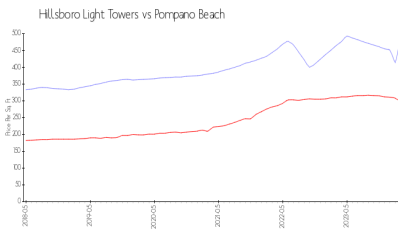

Hillsboro Light Towers

2639 N Riverside Dr, Pompano Beach, FL, Broward 33062

Building Information

Number of units:	78
Number of active listings for rent:	0
Number of active listings for sale:	3
Building inventory for sale:	3%
Number of sales over the last 12 months:	10
Number of sales over the last 6 months:	4
Number of sales over the last 3 months:	2

Hillsboro Light Towers Association
1200 Clint Moore Road # 8
Boca Raton, FL 33487
(954) 782-5686

Built in 1972 - 78 units - 15 floors

Market Information

Hillsboro Light Towers: \$487/sq. ft.
Pompano Beach: \$298/sq. ft.