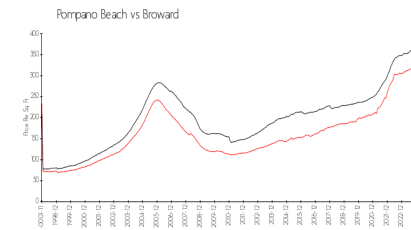

Hillsboro Light Towers Association
1200 Clint Moore Road # 8
Boca Raton, FL 33487
(954) 782-5686

Built in 1972 - 78 units - 15 floors

Market Information

Hillsboro Light Towers: \$487/sq. ft.
Pompano Beach: \$298/sq. ft.

Pompano Beach: \$298/sq. ft.
Broward: \$349/sq. ft.

Inventory for Sale

Hillsboro Light Towers	3%
Pompano Beach	3%
Broward	3%

Avg. Time to Close Over Last 12 Months

Hillsboro Light Towers	65 days
Pompano Beach	71 days
Broward	66 days