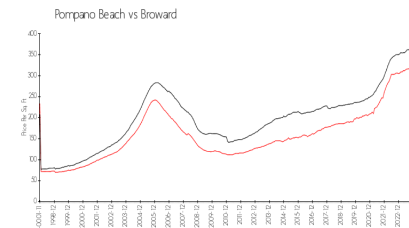

Lado Del Rio Condo Association Inc
Address: 400 N Riverside Dr # 110,
Pompano Beach, FL 33062
Phone: +1 954-786-1063

Built in 1974 - 61 units - 5 floors

Market Information

Lado del Rio: \$398/sq. ft.
Pompano Beach: \$300/sq. ft.

Pompano Beach: \$300/sq. ft.
Broward: \$348/sq. ft.

Inventory for Sale

Lado del Rio	1%
Pompano Beach	3%
Broward	3%

Avg. Time to Close Over Last 12 Months

Lado del Rio	84 days
Pompano Beach	72 days
Broward	67 days