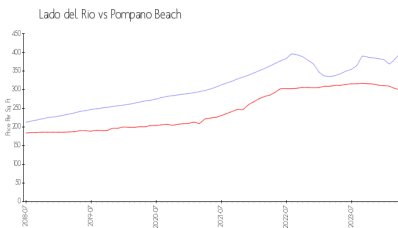

Lado del Rio

400 N Riverside Dr, Pompano Beach, FL, Broward 33052

Building Information

Number of units:	61
Number of active listings for rent:	0
Number of active listings for sale:	1
Building inventory for sale:	1%
Number of sales over the last 12 months:	4
Number of sales over the last 6 months:	1
Number of sales over the last 3 months:	1

Lado Del Rio Condo Association Inc
Address: 400 N Riverside Dr # 110,
Pompano Beach, FL 33062
Phone: +1 954-786-1063

Built in 1974 - 61 units - 5 floors

Market Information

Lado del Rio: \$398/sq. ft.
Pompano Beach: \$300/sq. ft.

Pompano Beach: \$300/sq. ft.
Broward: \$348/sq. ft.

Inventory for Sale

Lado del Rio	1%
Pompano Beach	3%
Broward	3%

Avg. Time to Close Over Last 12 Months

Lado del Rio	84 days
Pompano Beach	72 days
Broward	67 days