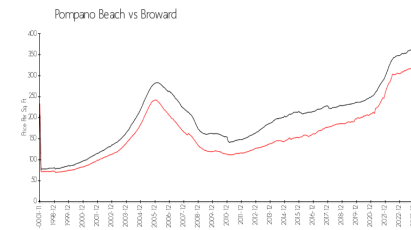

## Market Information

Nobel Point: \$484/sq. ft.  
Pompano Beach: \$298/sq. ft.

Pompano Beach: \$298/sq. ft.  
Broward: \$349/sq. ft.