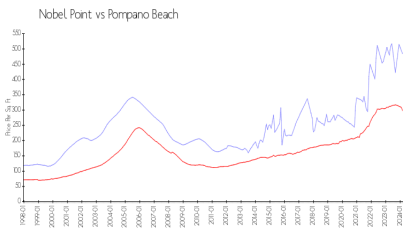

## Market Information

Nobel Point: \$484/sq. ft.  
Pompano Beach: \$298/sq. ft.

Pompano Beach: \$298/sq. ft.  
Broward: \$349/sq. ft.