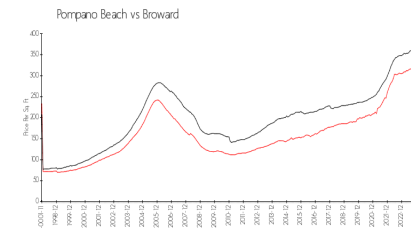

Market Information

Palm Aire 105: $178/sq. ft.
Pompano Beach: $298/sq. ft.

Pompano Beach: $298/sq. ft.
Broward: $349/sq. ft.

Inventory for Sale

Palm Aire 105	2%
Pompano Beach	3%
Broward	3%

Avg. Time to Close Over Last 12 Months

Palm Aire 105	80 days
Pompano Beach	71 days
Broward	66 days