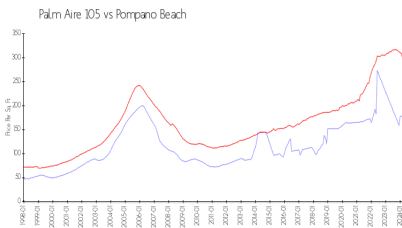

Palm Aire 105 Association
625 Oaks Dr, Pompano Beach,
FL 33069
(954) 969-0722

Built in 1981 - 80 units - 10 floors

Market Information

Palm Aire 105: \$178/sq. ft.
Pompano Beach: \$298/sq. ft.

Pompano Beach: \$298/sq. ft.
Broward: \$349/sq. ft.