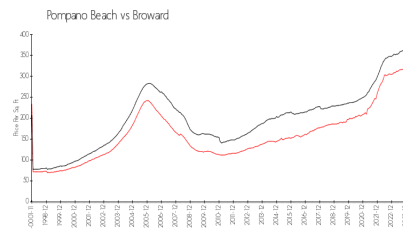

Palm Aire Condo Assoc-Bldg # 14
 2651 S Course Dr Pompano Beach, FL 33069 (954) 970-094

Built in 1971 - 60 units - 6 floors

Market Information

Palm Aire 15: \$168/sq. ft.
 Pompano Beach: \$298/sq. ft.

Pompano Beach: \$298/sq. ft.
 Broward: \$349/sq. ft.