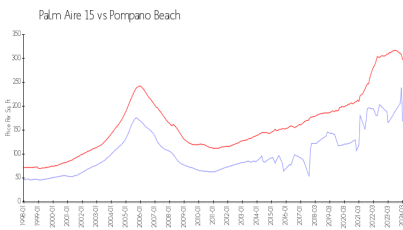

Market Information

Palm Aire 15: $168/sq. ft.
Pompano Beach: $298/sq. ft.