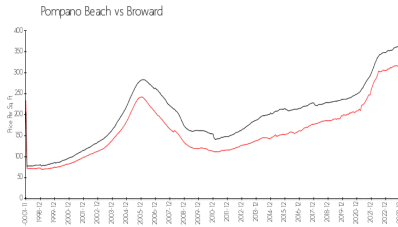

## Market Information

Palm Aire 20: \$193/sq. ft.  
 Pompano Beach: \$298/sq. ft.

Pompano Beach: \$298/sq. ft.  
 Broward: \$349/sq. ft.