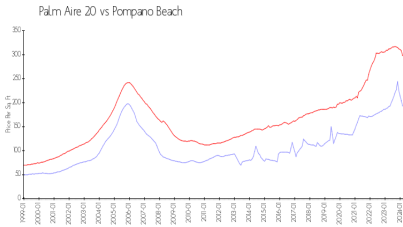

## Market Information

Palm Aire 20: \$193/sq. ft.  
 Pompano Beach: \$298/sq. ft.

Pompano Beach: \$298/sq. ft.  
 Broward: \$349/sq. ft.