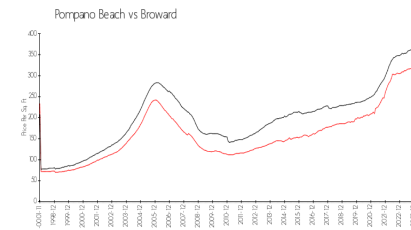

Market Information

Palm Aire 22: $221/sq. ft.
Pompano Beach: $298/sq. ft.

Pompano Beach: $298/sq. ft.
Broward: $349/sq. ft.

Inventory for Sale

Palm Aire 22	1%
Pompano Beach	3%
Broward	3%

Avg. Time to Close Over Last 12 Months

Palm Aire 22	74 days
Pompano Beach	71 days
Broward	66 days