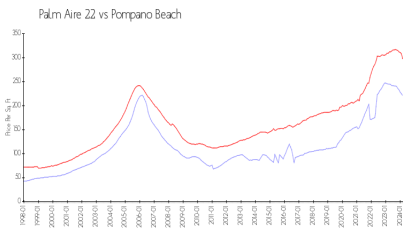

Market Information

Palm Aire 22: $221/sq. ft.
Pompano Beach: $298/sq. ft.

Pompano Beach: $298/sq. ft.
Broward: $349/sq. ft.

Inventory for Sale

Palm Aire 22	1%
Pompano Beach	3%
Broward	3%

Avg. Time to Close Over Last 12 Months

Palm Aire 22	74 days
Pompano Beach	71 days
Broward	66 days