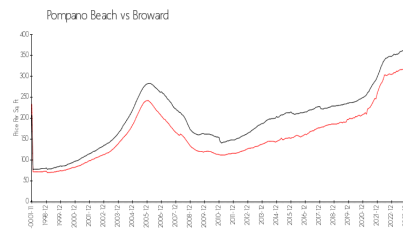

## Market Information

Palm Aire 31: \$186/sq. ft.  
Pompano Beach: \$298/sq. ft.

Pompano Beach: \$298/sq. ft.  
Broward: \$349/sq. ft.