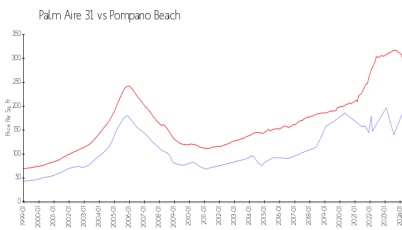

## Market Information

Palm Aire 31: \$186/sq. ft.  
Pompano Beach: \$298/sq. ft.

Pompano Beach: \$298/sq. ft.  
Broward: \$349/sq. ft.