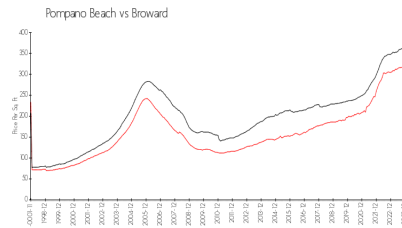

## Market Information

Palm Aire 50: \$170/sq. ft.  
 Pompano Beach: \$298/sq. ft.

Pompano Beach: \$298/sq. ft.  
 Broward: \$349/sq. ft.