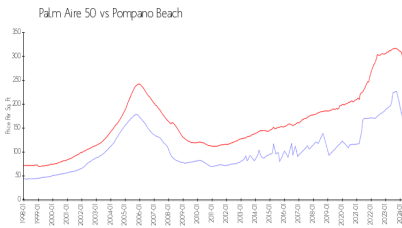

## Market Information

Palm Aire 50: \$170/sq. ft.  
 Pompano Beach: \$298/sq. ft.

Pompano Beach: \$298/sq. ft.  
 Broward: \$349/sq. ft.