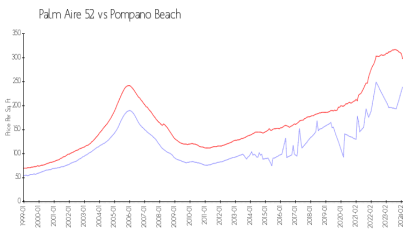

## Market Information

Palm Aire 52: \$239/sq. ft.  
Pompano Beach: \$298/sq. ft.

Pompano Beach: \$298/sq. ft.  
Broward: \$349/sq. ft.