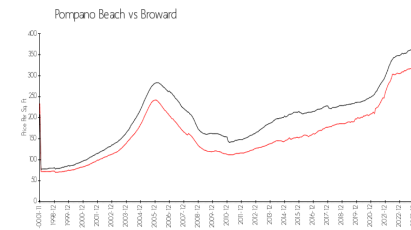

## Market Information

Palm Aire 52: \$239/sq. ft.  
Pompano Beach: \$298/sq. ft.

Pompano Beach: \$298/sq. ft.  
Broward: \$349/sq. ft.