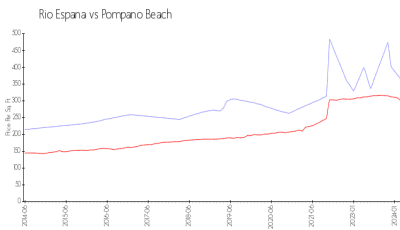

Market Information

Rio Espana: $362/sq. ft.
Pompano Beach: $298/sq. ft.