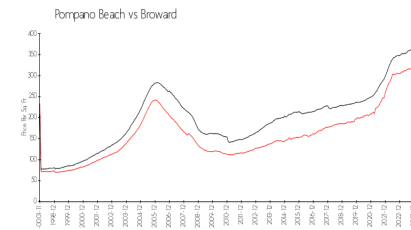

Pompano Beach: \$298/sq. ft.
Broward: \$349/sq. ft.

Inventory for Sale

Rio Espana	1%
Pompano Beach	3%
Broward	3%

Avg. Time to Close Over Last 12 Months

Rio Espana	55 days
Pompano Beach	71 days
Broward	66 days