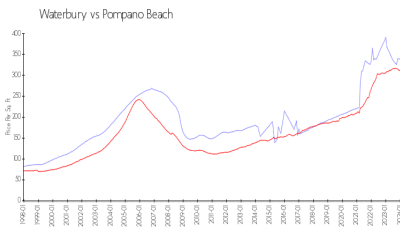

The Waterbury Condominium Association Inc
 1401 N Riverside Drive # 1001
 Pompano Beach, FL 33062
 (954) 785-6028

Built in 1976 - 84 units - 15 floors

Market Information

Waterbury: \$338/sq. ft.
 Pompano Beach: \$298/sq. ft.