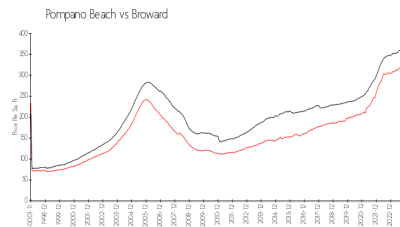

Market Information

Waterbury: $338/sq. ft.
Pompano Beach: $298/sq. ft.

Pompano Beach: $298/sq. ft.
Broward: $349/sq. ft.

Inventory for Sale

Waterbury	7%
Pompano Beach	3%
Broward	3%

Avg. Time to Close Over Last 12 Months

Waterbury	71 days
Pompano Beach	71 days
Broward	66 days