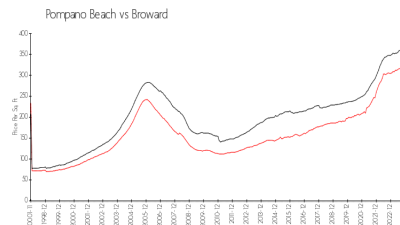

## Market Information

Waterford Point:	\$271/sq. ft.	Pompano Beach:	\$298/sq. ft.
Pompano Beach:	\$298/sq. ft.	Broward:	\$349/sq. ft.