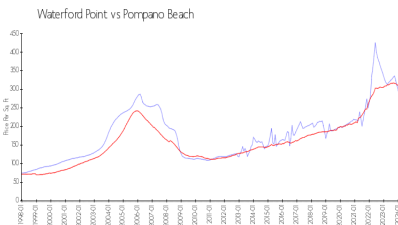

## Market Information

Waterford Point:	\$271/sq. ft.	Pompano Beach:	\$298/sq. ft.
Pompano Beach:	\$298/sq. ft.	Broward:	\$349/sq. ft.