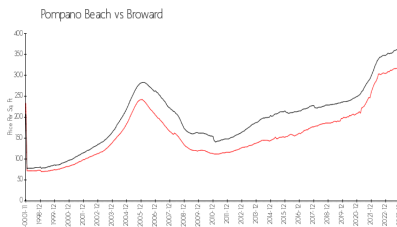

Market Information

Waters Edge: $411/sq. ft.
Pompano Beach: $298/sq. ft.

Pompano Beach: $298/sq. ft.
Broward: $349/sq. ft.

Inventory for Sale

Waters Edge
Pompano Beach
0%%

Broward

Avg. Time to Close Over Last 12 Months

Waters Edge 25 days
Pompano Beach 71 days
Broward 66 days