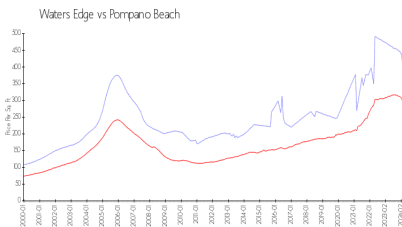

Waters Edge

2611 N Riverside Dr, Pompano Beach, FL, Broward 33062

Building Information

Number of units: 78
 Number of active listings for rent: 0
 Number of active listings for sale: 0
 Building inventory for sale:
 Number of sales over the last 12 months: 6%
 Number of sales over the last 6 months: 4
 Number of sales over the last 3 months: 3

Water's Edge Condominium Association
 2611 N Riverside Dr, Pompano Beach,
 FL 33062
 (954)943-7714
<http://thewatersedgecondo.com/>

Built in 1973 - 78 units - 11 floors

Market Information

Waters Edge: \$411/sq. ft.
 Pompano Beach: \$298/sq. ft.