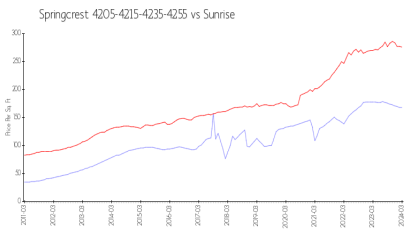

Built in 1981 - 168 units - 3 floors

Market Information

Springcrest \$168/sq. ft.
4205-4215-4235-4255:
Sunrise: \$276/sq. ft.

Sunrise: \$276/sq. ft.
Broward: \$349/sq. ft.

Inventory for Sale

Springcrest 4205-4215-4235-4255	3%
Sunrise	3%
Broward	3%