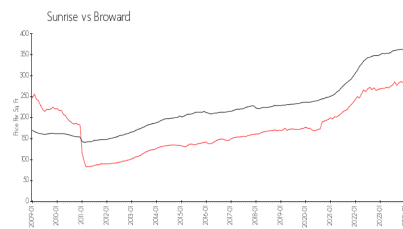

Built in 1981 - 168 units - 3 floors

Market Information

Springcrest \$168/sq. ft.
4205-4215-4235-4255:
Sunrise: \$276/sq. ft.

Sunrise: \$276/sq. ft.
Broward: \$349/sq. ft.

Inventory for Sale

Springcrest 4205-4215-4235-4255	3%
Sunrise	3%
Broward	3%