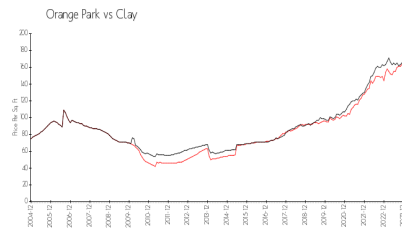

Brighton Village 1

101-406 Kettering Wy, Orange Park, FL, Clay 32073

Building Information

Number of units: 51
 Number of active listings for rent: 0
 Number of active listings for sale: 0
 Building inventory for sale:
 Number of sales over the last 12 months: 0%
 Number of sales over the last 6 months: 0
 Number of sales over the last 3 months: 0

Built in 1975 - 51 units - 2 floors

Market Information

Brighton Village 1: \$137/sq. ft.
 Orange Park: \$175/sq. ft.

Orange Park: \$175/sq. ft.
 Clay: \$167/sq. ft.

Inventory for Sale

Brighton Village 1
 Orange Park
 0%%