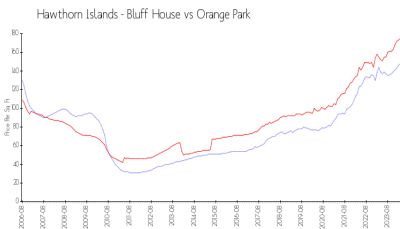

Hawthorn Islands - Bluff House

2020 Wells Rd, Orange Park, FL, Clay 32073

Building Information

Number of units: 146
 Number of active listings for rent: 0
 Number of active listings for sale: 0
 Building inventory for sale:
 Number of sales over the last 12 months: 0%
 Number of sales over the last 6 months: 0
 Number of sales over the last 3 months: 0

Built in 1984 - 146 units - 2 floors

Market Information

Hawthorn Islands - Bluff House: \$148/sq. ft.
 Orange Park: \$175/sq. ft.

Orange Park: \$175/sq. ft.
 Clay: \$167/sq. ft.

Inventory for Sale

Hawthorn Islands - Bluff House
 Orange Park
 0%%