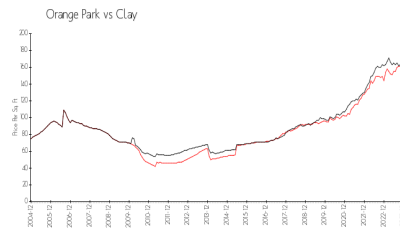

Hawthorn Islands - Bluff House

2020 Wells Rd, Orange Park, FL, Clay 32073

Building Information

Number of units: 146
 Number of active listings for rent: 0
 Number of active listings for sale: 0
 Building inventory for sale:
 Number of sales over the last 12 months: 0%
 Number of sales over the last 6 months: 0
 Number of sales over the last 3 months: 0

Built in 1984 - 146 units - 2 floors

Market Information

Hawthorn Islands - Bluff House: \$148/sq. ft.
 Orange Park: \$175/sq. ft.

Orange Park: \$175/sq. ft.
 Clay: \$167/sq. ft.

Inventory for Sale

Hawthorn Islands - Bluff House
 Orange Park
 0%%