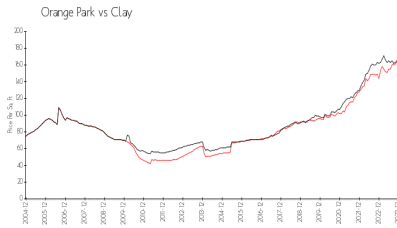

## Market Information

Preserve at Oakleaf Plantation (The):	\$144/sq. ft.	Orange Park:	\$175/sq. ft.
Orange Park:	\$175/sq. ft.	Clay:	\$167/sq. ft.