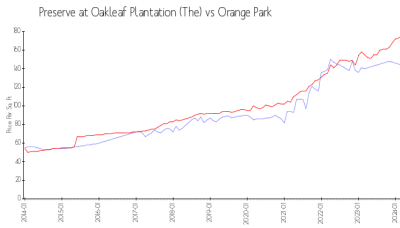

## Market Information

Preserve at Oakleaf Plantation (The):	\$144/sq. ft.	Orange Park:	\$175/sq. ft.
Orange Park:	\$175/sq. ft.	Clay:	\$167/sq. ft.