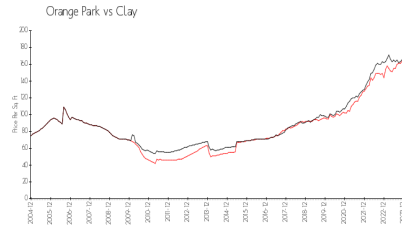

Built in 1986 - 24 units - 3 floors

Market Information

River Oak: \$258/sq. ft.
Orange Park: \$175/sq. ft.

Orange Park: \$175/sq. ft.
Clay: \$167/sq. ft.

Inventory for Sale

River Oak	8%
Orange Park	2%
Clay	1%