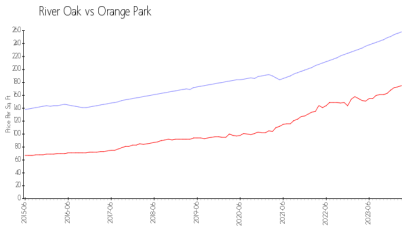

Built in 1986 - 24 units - 3 floors

Market Information

River Oak: \$258/sq. ft.
Orange Park: \$175/sq. ft.

Orange Park: \$175/sq. ft.
Clay: \$167/sq. ft.

Inventory for Sale

River Oak	8%
Orange Park	2%
Clay	1%