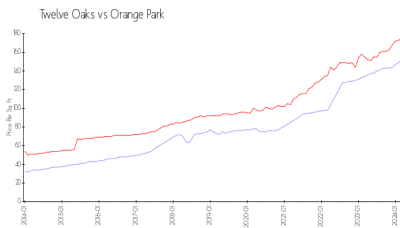

Twelve Oaks Association Inc
1316 Plainfield Avenue
Orange Park, FL 32073
Phone: (904) 541-0015

Built in 1983 - 48 units - 2 floors

Market Information

Twelve Oaks: \$152/sq. ft.
Orange Park: \$175/sq. ft.