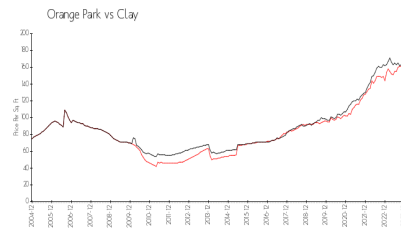

Market Information

Twelve Oaks: $152/sq. ft.
Orange Park: $175/sq. ft.

Orange Park: $175/sq. ft.
Clay: $167/sq. ft.

Inventory for Sale

Twelve Oaks	2%
Orange Park	1%
Clay	1%

Avg. Time to Close Over Last 12 Months

Twelve Oaks	n/a
Orange Park	69 days
Clay	69 days