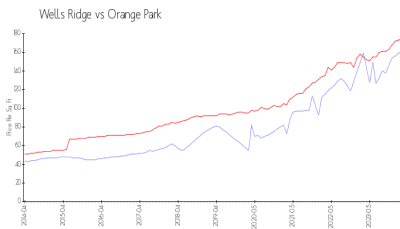

Built in 1985 - 121 units - 2 floors

Market Information

Wells Ridge: \$161/sq. ft.
Orange Park: \$175/sq. ft.

Orange Park: \$175/sq. ft.
Clay: \$167/sq. ft.

Inventory for Sale

Wells Ridge
Orange Park
0%%

Clay