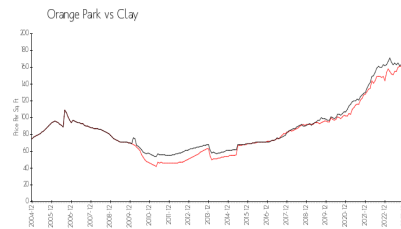

Built in 1985 - 121 units - 2 floors

Market Information

Wells Ridge: \$161/sq. ft.
Orange Park: \$175/sq. ft.

Orange Park: \$175/sq. ft.
Clay: \$167/sq. ft.

Inventory for Sale

Wells Ridge
Orange Park
0%%

Clay