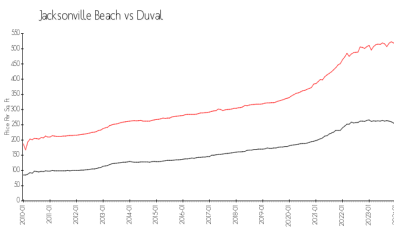

Market Information

Villas at Marsh Landing: $270/sq. ft.
Jacksonville Beach: $511/sq. ft.

Jacksonville Beach: $511/sq. ft.
Duval: $218/sq. ft.

Inventory for Sale

Villas at Marsh Landing	1%
Jacksonville Beach	1%
Duval	1%

Avg. Time to Close Over Last 12 Months

Villas at Marsh Landing	n/a
Jacksonville Beach	76 days
Duval	51 days