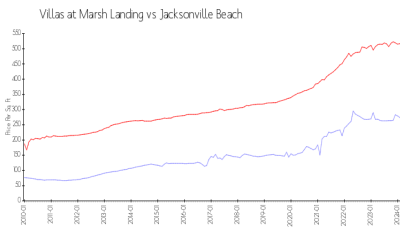

Villas at Marsh Landing: \$270/sq. ft.
 Jacksonville Beach: \$511/sq. ft.

Jacksonville Beach: \$511/sq. ft.
 Duval: \$218/sq. ft.

Inventory for Sale

Villas at Marsh Landing	1%
Jacksonville Beach	1%
Duval	1%