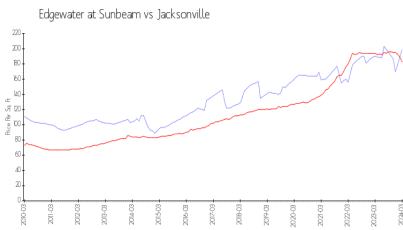

## Market Information

Edgewater at Sunbeam: \$199/sq. ft.  
 Jacksonville: \$183/sq. ft.

Jacksonville: \$183/sq. ft.  
 Duval: \$218/sq. ft.