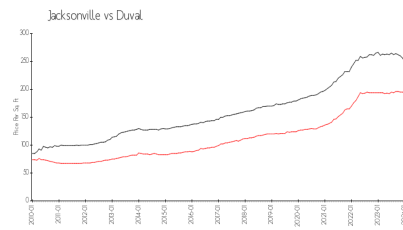

## Market Information

Edgewater at Sunbeam: \$199/sq. ft.  
 Jacksonville: \$183/sq. ft.

Jacksonville: \$183/sq. ft.  
 Duval: \$218/sq. ft.