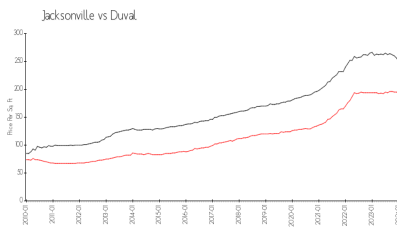

Market Information

Esplanade at Town Center: $191/sq. ft.
Jacksonville: $183/sq. ft.

Jacksonville: $183/sq. ft.
Duval: $218/sq. ft.

Inventory for Sale

Esplanade at Town Center: 2%
Jacksonville: 1%
Duval: 1%

Avg. Time to Close Over Last 12 Months

Esplanade at Town Center: 38 days
Jacksonville: 44 days
Duval: 51 days