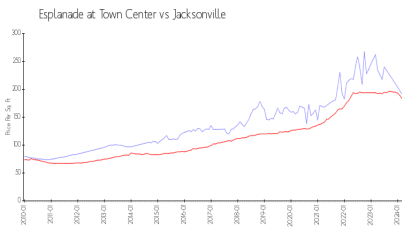

Esplanade at Town Center

10435 Midtown Pkwy, Jacksonville, FL, Duval 32246

Building Information

Number of units: 258
 Number of active listings for rent: 1
 Number of active listings for sale: 6
 Building inventory for sale: 2%
 Number of sales over the last 12 months: 15
 Number of sales over the last 6 months: 4
 Number of sales over the last 3 months: 4

ESPLANADE AT TOWN CENTER
 CONDOMINIUM ASSOCIATION, INC.
 7953 WESTPORT BAY DR N
 JACKSONVILLE FL 32244
 (904)771-3061

Built in 2006 - 258 units - 4 floors

Market Information

Esplanade at Town Center: \$191/sq. ft.
 Jacksonville: \$183/sq. ft.

Jacksonville: \$183/sq. ft.
 Duval: \$218/sq. ft.

Inventory for Sale

Esplanade at Town Center: 2%
 Jacksonville: 1%
 Duval: 1%

Avg. Time to Close Over Last 12 Months

Esplanade at Town Center: 38 days
 Jacksonville: 44 days
 Duval: 51 days