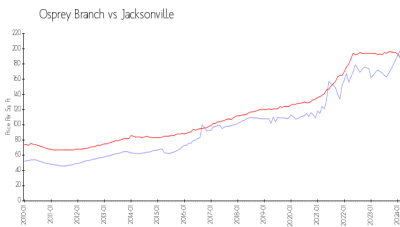

## Market Information

Osprey Branch: \$203/sq. ft.  
 Jacksonville: \$183/sq. ft.

Jacksonville: \$183/sq. ft.  
 Duval: \$218/sq. ft.