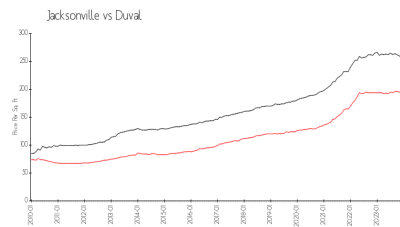

## Market Information

Osprey Branch: \$203/sq. ft.  
 Jacksonville: \$183/sq. ft.

Jacksonville: \$183/sq. ft.  
 Duval: \$218/sq. ft.