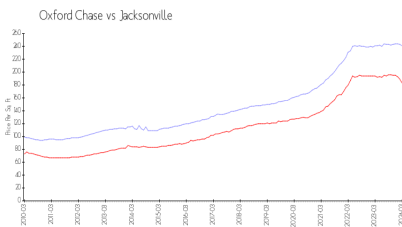

## Market Information

Oxford Chase: \$241/sq. ft.  
Jacksonville: \$183/sq. ft.

Jacksonville: \$183/sq. ft.  
Duval: \$218/sq. ft.