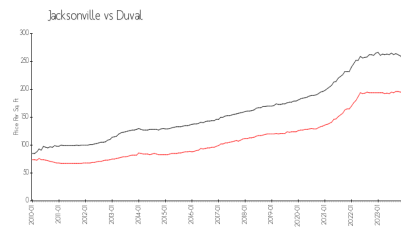

## Market Information

Oxford Chase: \$241/sq. ft.  
Jacksonville: \$183/sq. ft.

Jacksonville: \$183/sq. ft.  
Duval: \$218/sq. ft.