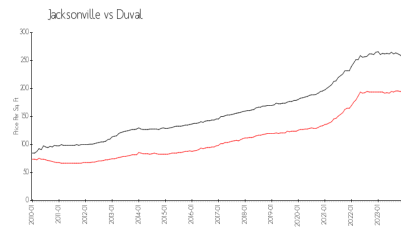

Pottsburg Crossing: \$177/sq. ft.
 Jacksonville: \$183/sq. ft.

Jacksonville: \$183/sq. ft.
 Duval: \$218/sq. ft.

Inventory for Sale

Pottsburg Crossing	0%
Jacksonville	1%
Duval	1%

Avg. Time to Close Over Last 12 Months