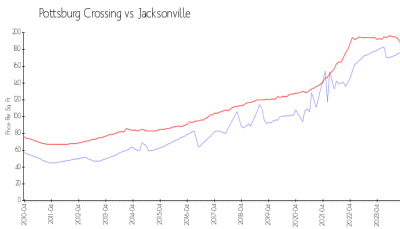

Pottsburg Crossing: \$177/sq. ft.
 Jacksonville: \$183/sq. ft.

Jacksonville: \$183/sq. ft.
 Duval: \$218/sq. ft.

Inventory for Sale

Pottsburg Crossing	0%
Jacksonville	1%
Duval	1%

Avg. Time to Close Over Last 12 Months