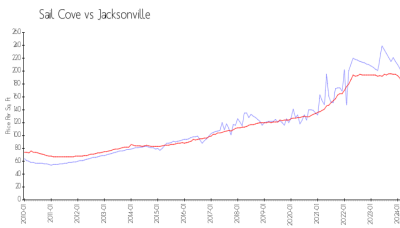

Sail Cove

10000 Gate Pkwy N, Jacksonville, FL, Duval 32246

Building Information

Number of units: 280
 Number of active listings for rent: 2
 Number of active listings for sale: 4
 Building inventory for sale: 1%
 Number of sales over the last 12 months: 7
 Number of sales over the last 6 months: 2
 Number of sales over the last 3 months: 0

Sail Cove Condominium Assoc Inc
 Jacksonville, FL 32246
 (904) 928-3867

Built in 1996 - 280 units - 2 floors

Market Information

Sail Cove: \$198/sq. ft.
 Jacksonville: \$183/sq. ft.

Jacksonville: \$183/sq. ft.
 Duval: \$218/sq. ft.