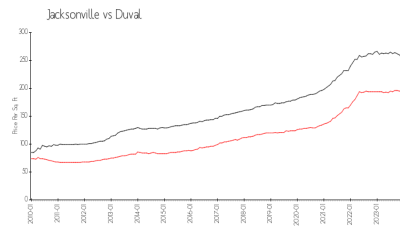

Sail Cove Condominium Assoc Inc
 Jacksonville, FL 32246
 (904) 928-3867

Built in 1996 - 280 units - 2 floors

Market Information

Sail Cove: \$198/sq. ft.
 Jacksonville: \$183/sq. ft.

Jacksonville: \$183/sq. ft.
 Duval: \$218/sq. ft.