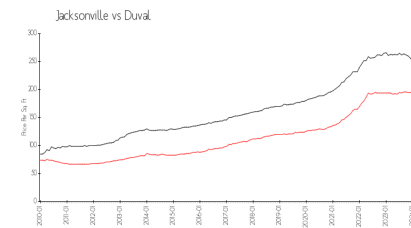

Tides at Sweewater

11655 - 11959 Surfbird Cir, Jacksonville, FL, Duval 32225

Building Information

Number of units:	222
Number of active listings for rent:	0
Number of active listings for sale:	3
Building inventory for sale:	1%
Number of sales over the last 12 months:	15
Number of sales over the last 6 months:	2
Number of sales over the last 3 months:	1

Sweetwater by Del Webb
 11730 Surfbird Circle
 Jacksonville FL, 32256
 866-659-0640

Built in 2006 - 222 units - 2 floors

Market Information

Tides at Sweewater: \$174/sq. ft.
 Jacksonville: \$183/sq. ft.

Jacksonville: \$183/sq. ft.
 Duval: \$218/sq. ft.