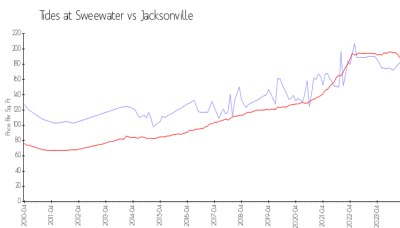

Tides at Sweewater

11655 - 11959 Surfbird Cir, Jacksonville, FL, Duval 32225

Building Information

Number of units:	222
Number of active listings for rent:	0
Number of active listings for sale:	3
Building inventory for sale:	1%
Number of sales over the last 12 months:	15
Number of sales over the last 6 months:	2
Number of sales over the last 3 months:	1

Sweetwater by Del Webb
 11730 Surfbird Circle
 Jacksonville FL, 32256
 866-659-0640

Built in 2006 - 222 units - 2 floors

Market Information

Tides at Sweewater: \$174/sq. ft.
 Jacksonville: \$183/sq. ft.

Jacksonville: \$183/sq. ft.
 Duval: \$218/sq. ft.