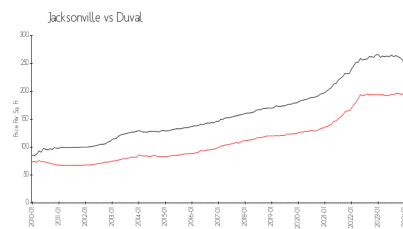

## Market Information

Twinleaf at Bartram Park: \$162/sq. ft.  
 Jacksonville: \$183/sq. ft.

Jacksonville: \$183/sq. ft.  
 Duval: \$218/sq. ft.