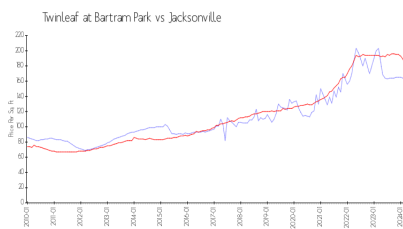

## Market Information

Twinleaf at Bartram Park: \$162/sq. ft.  
 Jacksonville: \$183/sq. ft.

Jacksonville: \$183/sq. ft.  
 Duval: \$218/sq. ft.