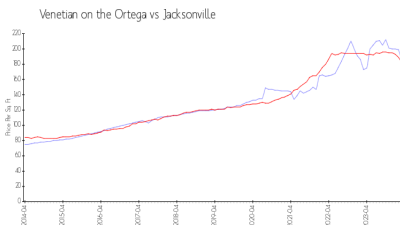

## Market Information

Venetian on the Ortega: \$185/sq. ft.  
 Jacksonville: \$183/sq. ft.

Jacksonville: \$183/sq. ft.  
 Duval: \$218/sq. ft.

## Avg. Time to Close Over Last 12 Months

Venetian on the Ortega: 4 days  
 Jacksonville: 44 days  
 Duval: 51 days