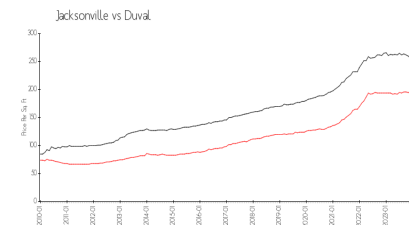

## Market Information

Venetian on the Ortega: \$185/sq. ft.  
 Jacksonville: \$183/sq. ft.

Jacksonville: \$183/sq. ft.  
 Duval: \$218/sq. ft.