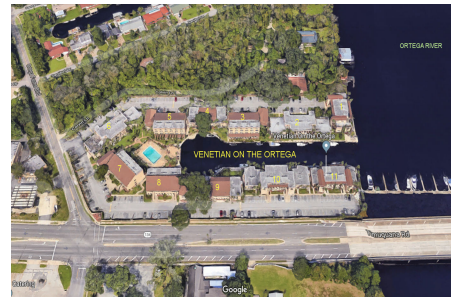

# Venetian on the Ortega

5375 Ortega Farms Blvd, Jacksonville, FL, Duval 32210

Venetian On the Ortega  
 Address: 5375 Ortega Farms Blvd, Jacksonville, FL 32210  
 Phone: +1 904-317-3259  
<http://venetianhoa.com/>

Built in 1969 - 138 units - 4 floors

## Market Information

Venetian on the Ortega: \$185/sq. ft.  
 Jacksonville: \$183/sq. ft.

Jacksonville: \$183/sq. ft.  
 Duval: \$218/sq. ft.