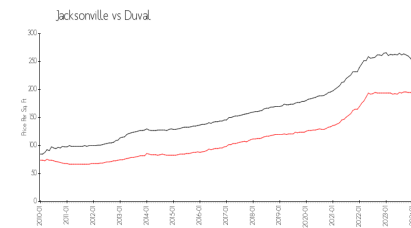

Market Information

Village Homes at Tapestry Park: $180/sq. ft.
Jacksonville: $183/sq. ft.

Jacksonville: $183/sq. ft.
Duval: $218/sq. ft.

Inventory for Sale

Village Homes at Tapestry Park
Jacksonville
0%%

Duval

Avg. Time to Close Over Last 12 Months

Village Homes at Tapestry Park: n/a
Jacksonville: 44 days
Duval: 51 days