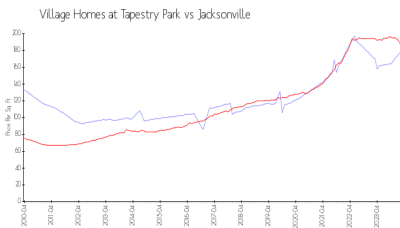

Market Information

Village Homes at Tapestry Park: $180/sq. ft.
Jacksonville: $183/sq. ft.

Jacksonville: $183/sq. ft.
Duval: $218/sq. ft.

Inventory for Sale

Village Homes at Tapestry Park
Jacksonville
0%%

Duval

Avg. Time to Close Over Last 12 Months

Village Homes at Tapestry Park: n/a
Jacksonville: 44 days
Duval: 51 days