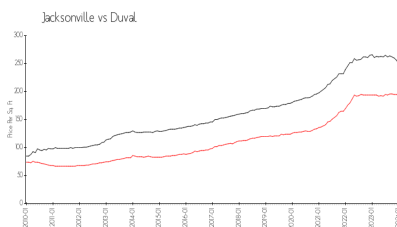

Willow Ridge

3711 Kirkpatrick Cir, Jacksonville, FL, Duval 32210

Building Information

Number of units:	192
Number of active listings for rent:	1
Number of active listings for sale:	1
Building inventory for sale:	0%
Number of sales over the last 12 months:	11
Number of sales over the last 6 months:	1
Number of sales over the last 3 months:	1

Willow Ridge
 Condominium Association, Inc
 5455 A1a S Saint Augustine, FL 32080
 Phone: (904) 908-4970

Built in 2006 - 192 units - 2 floors

Market Information

Willow Ridge: \$141/sq. ft.
 Jacksonville: \$183/sq. ft.

Jacksonville: \$183/sq. ft.
 Duval: \$218/sq. ft.

Inventory for Sale

Willow Ridge	0%
Jacksonville	1%
Duval	1%

Avg. Time to Close Over Last 12 Months

Willow Ridge	n/a
Jacksonville	44 days
Duval	51 days