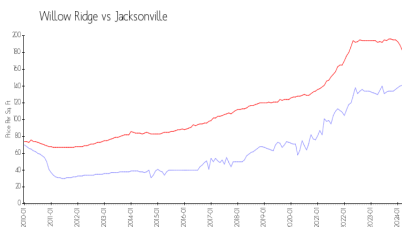

Willow Ridge

3711 Kirkpatrick Cir, Jacksonville, FL, Duval 32210

Building Information

Number of units:	192
Number of active listings for rent:	1
Number of active listings for sale:	1
Building inventory for sale:	0%
Number of sales over the last 12 months:	11
Number of sales over the last 6 months:	1
Number of sales over the last 3 months:	1

Willow Ridge
 Condominium Association, Inc
 5455 A1a S Saint Augustine, FL 32080
 Phone: (904) 908-4970

Built in 2006 - 192 units - 2 floors

Market Information

Willow Ridge: \$141/sq. ft.
 Jacksonville: \$183/sq. ft.

Jacksonville: \$183/sq. ft.
 Duval: \$218/sq. ft.

Inventory for Sale

Willow Ridge	0%
Jacksonville	1%
Duval	1%

Avg. Time to Close Over Last 12 Months

Willow Ridge	n/a
Jacksonville	44 days
Duval	51 days