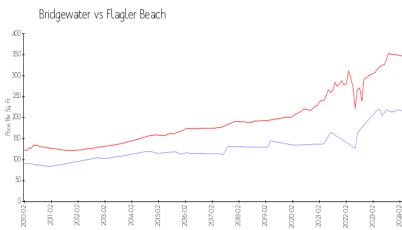

Bridgewater Condo Association
2001 Palm Drive
Flagler Beach, FL 32136
Phone: (386) 439-3492

Built in 2004 - 36 units - 2 floors

Market Information

Bridgewater: \$216/sq. ft.
Flagler Beach: \$347/sq. ft.

Flagler Beach: \$347/sq. ft.
Flagler: \$347/sq. ft.