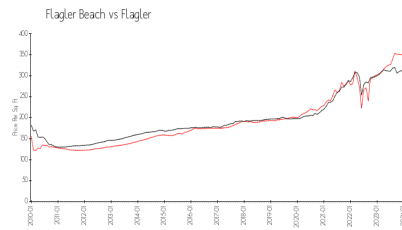

Bridgewater Condo Association
2001 Palm Drive
Flagler Beach, FL 32136
Phone: (386) 439-3492

Built in 2004 - 36 units - 2 floors

Market Information

Bridgewater: \$216/sq. ft.
Flagler Beach: \$347/sq. ft.

Flagler Beach: \$347/sq. ft.
Flagler: \$347/sq. ft.