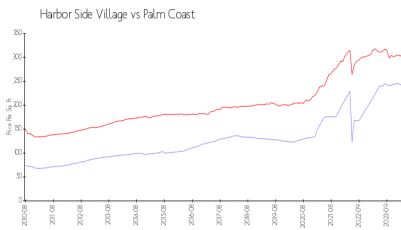

## Market Information

Harbor Side Village: \$241/sq. ft.  
 Palm Coast: \$303/sq. ft.

Palm Coast: \$303/sq. ft.  
 Flagler: \$346/sq. ft.