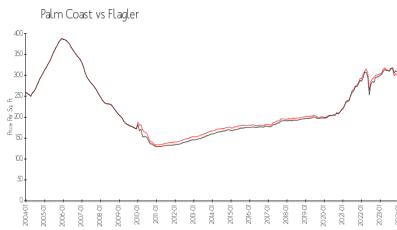

## Market Information

Harbor Side Village: \$241/sq. ft.  
 Palm Coast: \$303/sq. ft.

Palm Coast: \$303/sq. ft.  
 Flagler: \$346/sq. ft.